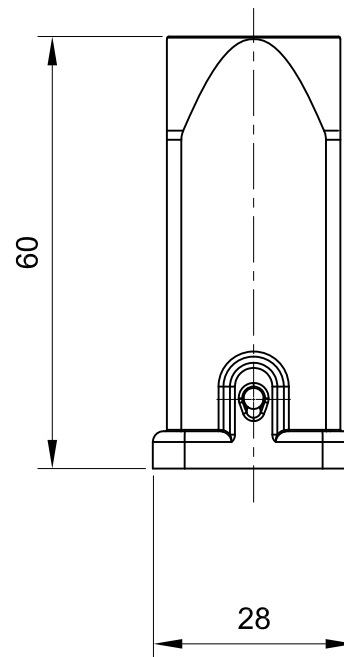

B

B

C

C

D

D

 InKonn® InKonn (Suzhou) Electric Technology Co.,Ltd.	 All Dimensions in mm Original Size DIN A4	Date 2020-01-23	Drawing No. TC6054375	Rev. A00	Scale 1:1
	Part No. 10 02 003 0001	Created by Shuxu Huang	Checked by Yiyi Luo	Page 1/1	
Type Name HMA3-TE-DB-M20					

1

2

3

4

5

6