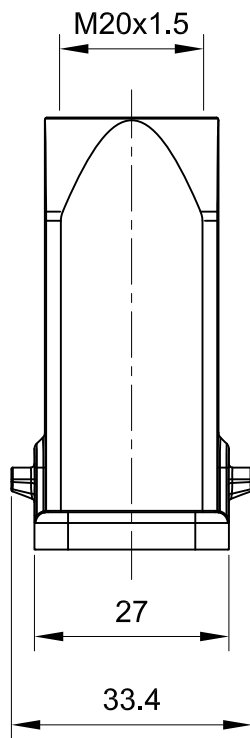

1

2

3

4

5

6

A

A

B

B

C

C

D

D

 InKonn® InKonn (Suzhou) Electric Technology Co.,Ltd.	 All Dimensions in mm Original Size DIN A4	Date 2020-01-23	Drawing No. TC6054375	Rev. A00	Scale 1:1
	Part No. 10 02 003 0001	Created by Shuxu Huang	Checked by Yiyi Luo	Page 1/1	
Type Name HMA3-TE-DB-M20					

1

2

3

4

5

6